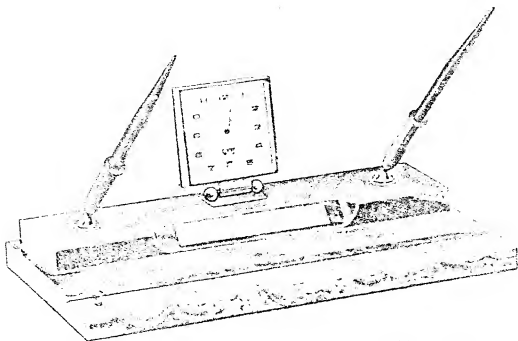

6 1/2 x 13"

12004S
SPANISH ONYX
With (2) B121SKD White Dot Pens $120.00
With B5SKD Pen, Pencil or ballpoint (any two) 105.00
(Includes No. 591-8 Day Perpetual Date & Day Clock)